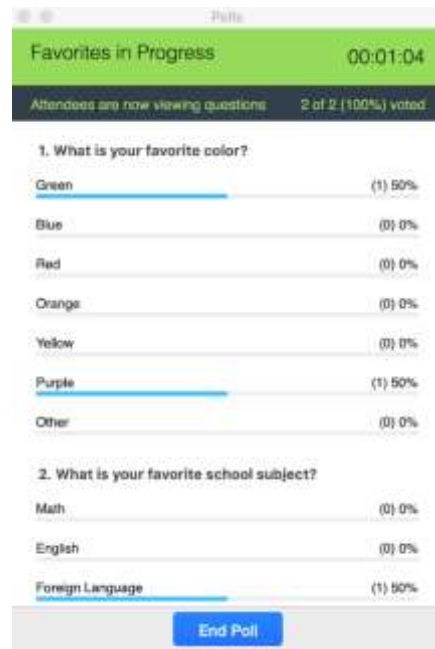

Voting

In order to be able to cast your vote, you will **need** to have one zoom account per vote.

Once we start voting

We will send all the people that are eligible for a vote into a separate room.

Poll questions

The screenshot shows a mobile app interface for creating a poll. At the top, it says "Polls" and "Poll 1: Favorites" with an "Edit" button. Below are two questions with radio button options:

1. Favorites

- ☐ Green
- ☐ Blue
- ☐ Red
- ☐ Orange
- ☐ Yellow
- ☐ Purple
- ☐ Other

2. What is your favorite school subject?

- ☐ Math
- ☐ English

At the bottom, there is a checkbox "Allow panelists to vote" and a blue "Launch Poll" button.

Poll Results

After everybody cast their votes, we will send everyone back to the main room and display the pool results.