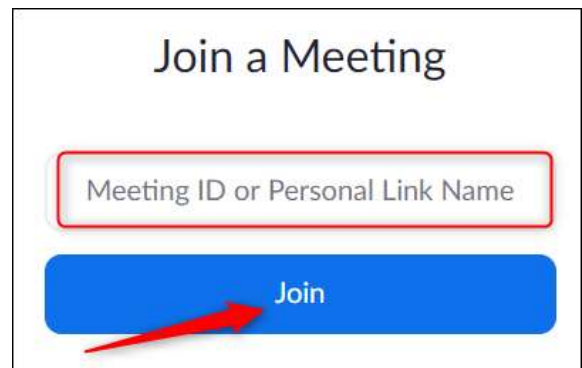

zoom How to join

Time: Nov 7, 2020 09:00 AM Edmonton

Join Zoom Meeting

<https://yorku.zoom.us/j/93959631518?pwd=QTJZR1VN2VNWmtTVWd4L3hnK1ZBQT09>

Meeting ID: 939 5963 1518

Passcode: 632478

One tap mobile

+16473744685,,93959631518#,,,,,0#,,632478# Canada

+16475580588,,93959631518#,,,,,0#,,632478# Canada

Dial by your location

+1 647 374 4685 Canada

+1 647 558 0588 Canada

+1 778 907 2071 Canada

+1 438 809 7799 Canada

+1 587 328 1099 Canada

Meeting ID: 939 5963 1518

Passcode: 632478

Find your local number: <https://yorku.zoom.us/u/aeHvoUcoJ_u>

Click on the link or